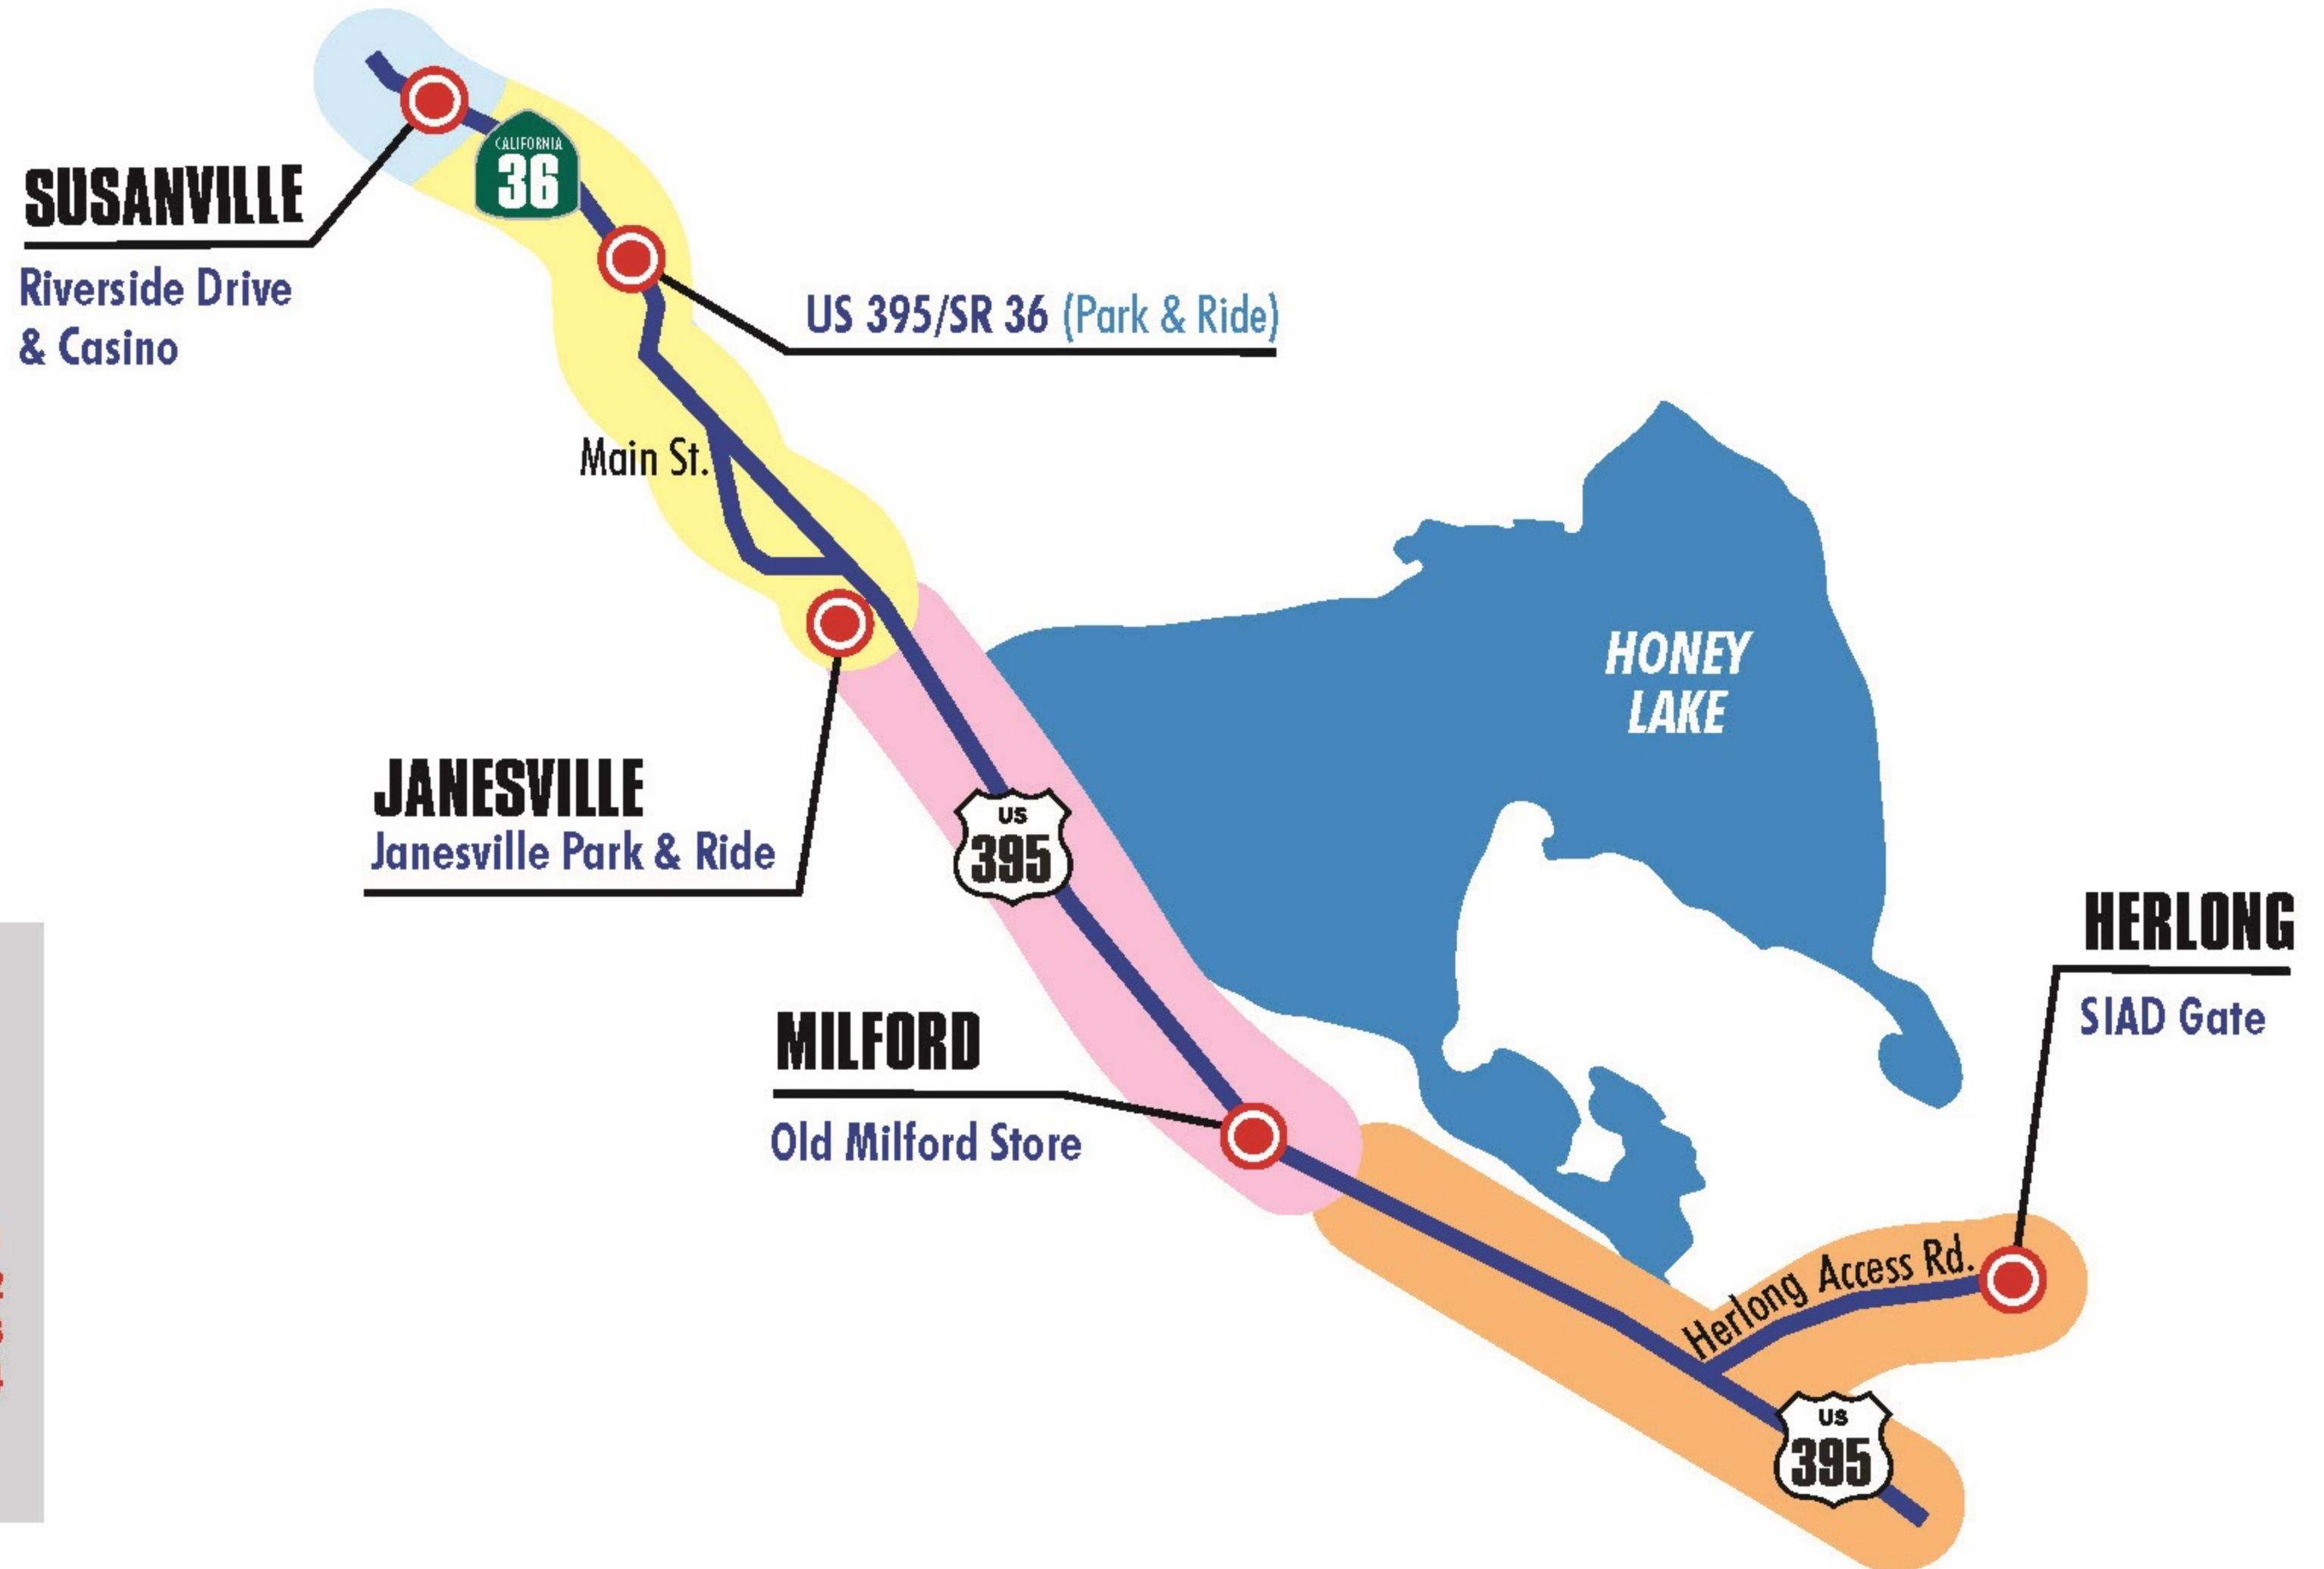

SOUTH COUNTY COMMUTER (Daily \$5 & Base \$5.50)

SOUTH COUNTY COMMUTER ROUTE

Provides service between Susanville, Janesville, Milford, SIAD, and Herlong two times a day during the week. Please note that there are restrictions to the general public for a stop, for more information call LRB at 530-252-7433 or ask your bus driver. **Does not run on Federal Holidays.**

ZONES

Fares Notated By Color

- Travel Within 1 Zone = \$1
- Travel Between 2 Zones = \$2
- Travel Between 3 Zones = \$3
- Travel Between 4 Zones = \$4

Reduced Fares Are
Half of General Fares