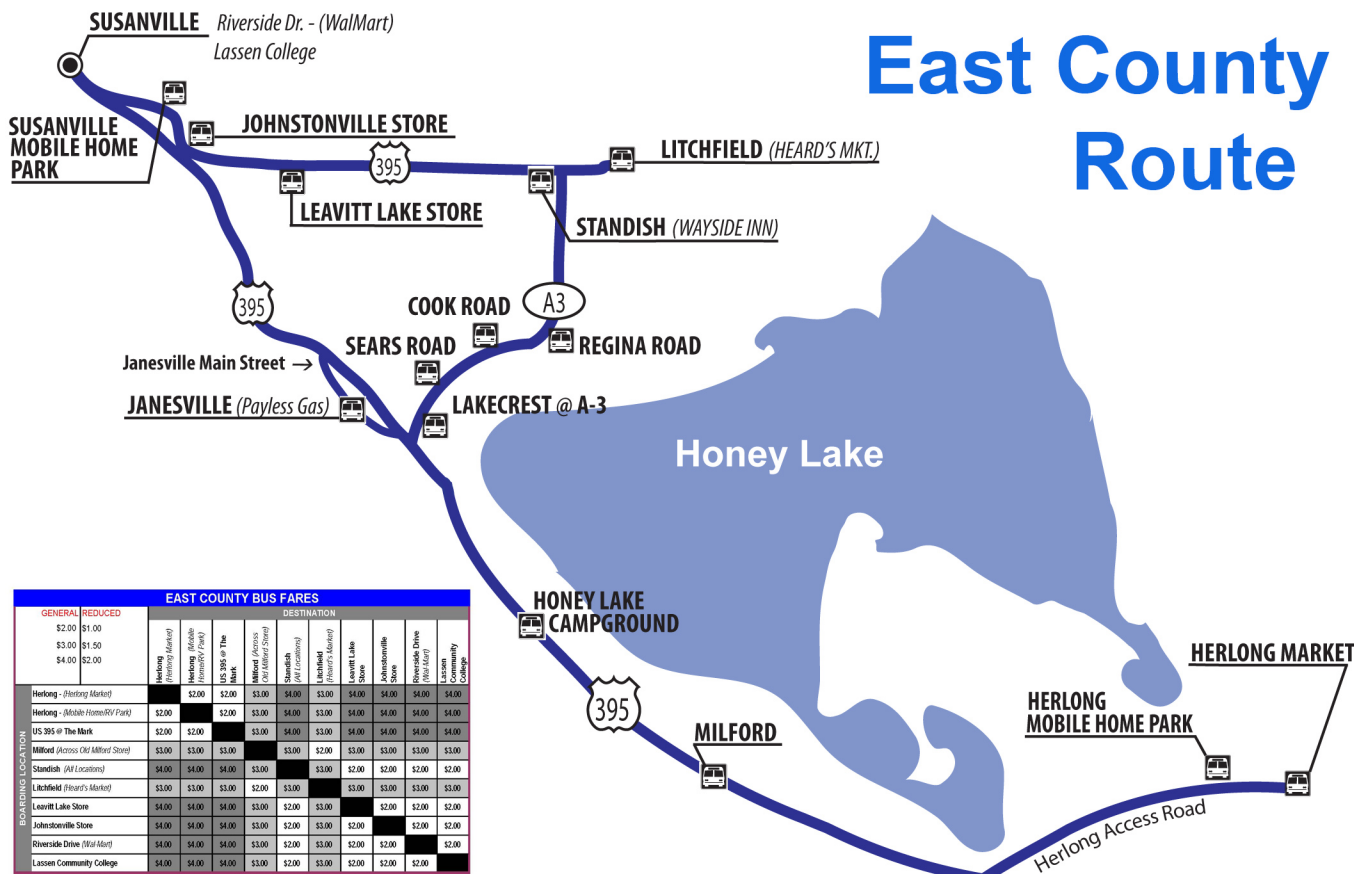

East County Route

GENERAL		REDUCED		EAST COUNTY BUS FARES										
				DESTINATION										
		Herlong (Hearing Market)	Herlong (Mobile Home/RV Park)	US 395 @ The Mark	Milford (Across Oak Millard Store)	Standish (All Locations)	Litchfield (Hearst's Market)	Leavitt Lake Store	Johnstonville Store	Riverside Drive (Wal-Mart)	Lassen Community College	Herlong Market	Herlong Mobile Home Park	US 395 @ The Mark
$2.00	$1.00		$2.00	$2.00	$3.00	$4.00	$3.00	$4.00	$4.00	$4.00	$4.00	$4.00	$4.00	$4.00
$3.00	$1.50	$2.00	$2.00	$3.00	$4.00	$3.00	$3.00	$4.00	$4.00	$4.00	$4.00	$4.00	$4.00	$4.00
$4.00	$2.00	$2.00	$2.00	$3.00	$4.00	$3.00	$3.00	$4.00	$4.00	$4.00	$4.00	$4.00	$4.00	$4.00
		$3.00	$3.00	$3.00	$3.00	$3.00	$2.00	$3.00	$3.00	$3.00	$3.00	$3.00	$3.00	$3.00
		$4.00	$4.00	$4.00	$3.00	$3.00	$3.00	$2.00	$2.00	$2.00	$2.00	$2.00	$2.00	$2.00
		$3.00	$3.00	$3.00	$2.00	$3.00		$3.00	$3.00	$3.00	$3.00	$3.00	$3.00	$3.00
		$4.00	$4.00	$4.00	$3.00	$2.00	$3.00	$2.00	$2.00	$2.00	$2.00	$2.00	$2.00	$2.00
		$4.00	$4.00	$4.00	$3.00	$2.00	$3.00	$2.00	$2.00	$2.00	$2.00	$2.00	$2.00	$2.00
		$4.00	$4.00	$4.00	$3.00	$2.00	$3.00	$2.00	$2.00	$2.00	$2.00	$2.00	$2.00	$2.00

US 395 @ THE MARK